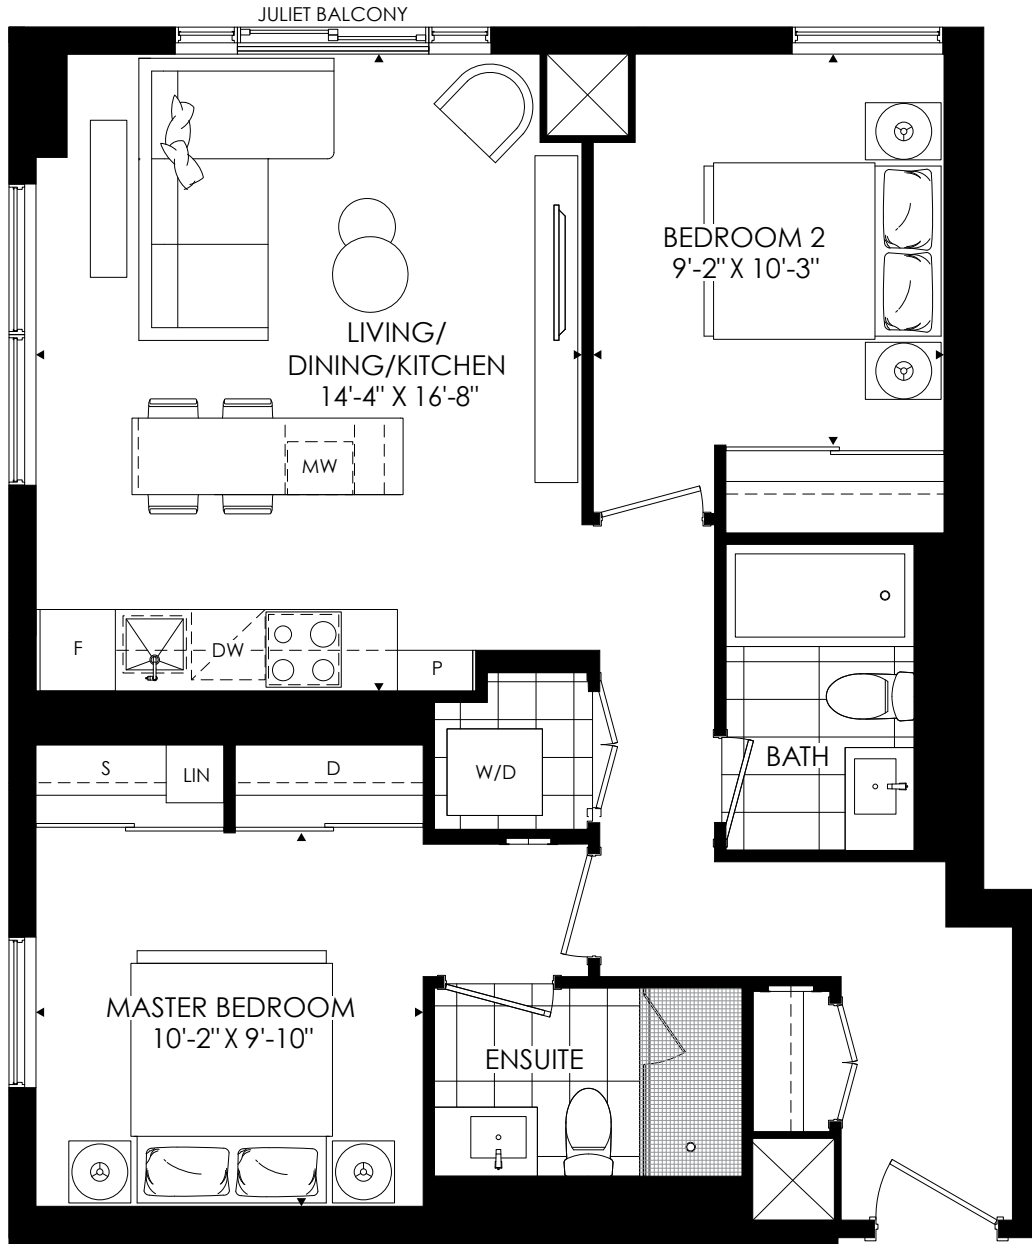

# THE SAINT

2 BEDROOM + 2 BATH  
800 SQ. FT.

All plans, dimensions and specifications are subject to change without notice. Actual usable floor space may vary from the stated floor area. Column locations, window locations and size may vary and are subject to change without notice. Renderings are artists concept and will change if required by site conditions. Plans, specifications and materials are subject to availability, substitution, modification without notice at sole discretion of Minto Communities Inc. E. & O.E. 0919