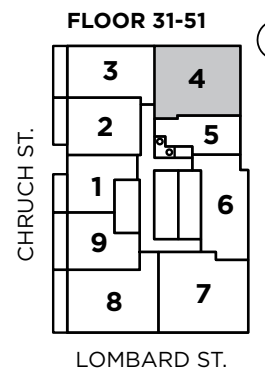

# THE SAINT

2 BEDROOM + 2 BATH  
800 SQ. FT.

All plans, dimensions and specifications are subject to change without notice. Actual usable floor space may vary from the stated floor area. Column locations, window locations and size may vary and are subject to change without notice. Renderings are artists concept and will change if required by site conditions. Plans, specifications and materials are subject to availability, substitution, modification without notice at sole discretion of Minto Communities Inc. E. & O.E. 0919